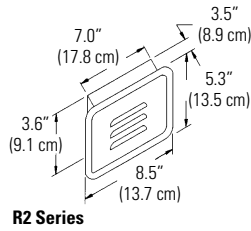

The R Series are decorative emergency lighting fixtures that complement upscale interiors.

Complete Fixture consists of unit plus DC bayonet base lamps.

How to Specify:

SERIES	VOLTAGE	WATTAGE	
R1	6 = 6V	6V	12V
R2	12 = 12V	6 = 6W	6 = 6W
R3		12 = 12W	13 = 13W
R4		18 = 18W	18 = 18W
R5		28 = 28W	44 = 44W

Features

- R1:** Recessed square light that is suitable for indoor or outdoor applications. Rectangular, aluminum construction with a watertight, gasketed door and matte white trim. Glass diffuser drops below the ceiling line.
- R2:** Recessed step light design for step and walkway lighting. Low profile, rectangular design with a matte white finish.
- R3:** Recessed round ceiling light has an aluminum trim finished in matte white with steel backbox. Fresnel lens flush with ceiling.
- R4:** Recessed miniature eyeball is constructed of a steel backbox with aluminum, matte white trim. Eyeball adjusts through arc of 32°.
- R5:** Steel enclosure with frosted glass lens