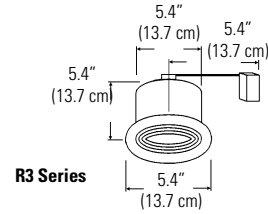

The R Series are decorative emergency lighting fixtures that complement upscale interiors.

Complete Fixture consists of unit plus DC bayonet base lamps.

How to Specify:

SERIES	VOLTAGE	WATTAGE	
R1	6 = 6V	6V	12V
R2	12 = 12V	6 = 6W	6 = 6W
R3		12 = 12W	13 = 13W
R4		18 = 18W	18 = 18W
R5		28 = 28W	44 = 44W

Features

- R1:** Recessed square light that is suitable for indoor or outdoor applications. Rectangular, aluminum construction with a watertight, gasketed door and matte white trim. Glass diffuser drops below the ceiling line.
- R2:** Recessed step light design for step and walkway lighting. Low profile, rectangular design with a matte white finish.
- R3:** Recessed round ceiling light has an aluminum trim finished in matte white with steel backbox. Fresnel lens flush with ceiling.
- R4:** Recessed miniature eyeball is constructed of a steel backbox with aluminum, matte white trim. Eyeball adjusts through arc of 32°.
- R5:** Steel enclosure with frosted glass lens