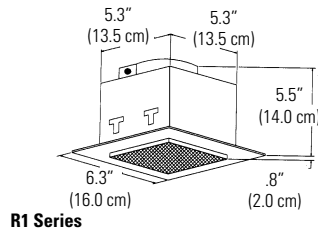

The R Series are decorative emergency lighting fixtures that complement upscale interiors.

Complete Fixture consists of unit plus DC bayonet base lamps.

How to Specify:

SERIES	VOLTAGE	WATTAGE	
R1	6 = 6V	6V	12V
R2	12 = 12V	6 = 6W	6 = 6W
R3		12 = 12W	13 = 13W
R4		18 = 18W	18 = 18W
R5		28 = 28W	44 = 44W

Features

- R1:** Recessed square light that is suitable for indoor or outdoor applications. Rectangular, aluminum construction with a watertight, gasketed door and matte white trim. Glass diffuser drops below the ceiling line.
- R2:** Recessed step light design for step and walkway lighting. Low profile, rectangular design with a matte white finish.
- R3:** Recessed round ceiling light has an aluminum trim finished in matte white with steel backbox. Fresnel lens flush with ceiling.
- R4:** Recessed miniature eyeball is constructed of a steel backbox with aluminum, matte white trim. Eyeball adjusts through arc of 32°.
- R5:** Steel enclosure with frosted glass lens