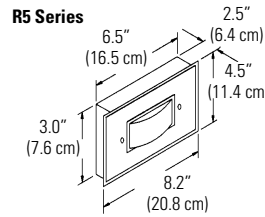

The R Series are decorative emergency lighting fixtures that complement upscale interiors.

Complete Fixture consists of unit plus DC bayonet base lamps.

How to Specify:

SERIES	VOLTAGE	WATTAGE	
R1	6 = 6V	6V	12V
R2	12 = 12V	6 = 6W	6 = 6W
R3		12 = 12W	13 = 13W
R4		18 = 18W	18 = 18W
R5		28 = 28W	44 = 44W

Features

- R1:** Recessed square light that is suitable for indoor or outdoor applications. Rectangular, aluminum construction with a watertight, gasketed door and matte white trim. Glass diffuser drops below the ceiling line.
- R2:** Recessed step light design for step and walkway lighting. Low profile, rectangular design with a matte white finish.
- R3:** Recessed round ceiling light has an aluminum trim finished in matte white with steel backbox. Fresnel lens flush with ceiling.
- R4:** Recessed miniature eyeball is constructed of a steel backbox with aluminum, matte white trim. Eyeball adjusts through arc of 32°.
- R5:** Steel enclosure with frosted glass lens