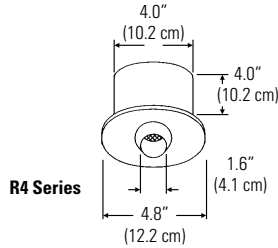

The R Series are decorative emergency lighting fixtures that complement upscale interiors.

Complete Fixture consists of unit plus DC bayonet base lamps.

How to Specify:

SERIES	VOLTAGE	WATTAGE	
R1	6 = 6V	6V	12V
R2	12 = 12V	6 = 6W	6 = 6W
R3		12 = 12W	13 = 13W
R4		18 = 18W	18 = 18W
R5		28 = 28W	44 = 44W

Features

- R1:** Recessed square light that is suitable for indoor or outdoor applications. Rectangular, aluminum construction with a watertight, gasketed door and matte white trim. Glass diffuser drops below the ceiling line.
- R2:** Recessed step light design for step and walkway lighting. Low profile, rectangular design with a matte white finish.
- R3:** Recessed round ceiling light has an aluminum trim finished in matte white with steel backbox. Fresnel lens flush with ceiling.
- R4:** Recessed miniature eyeball is constructed of a steel backbox with aluminum, matte white trim. Eyeball adjusts through arc of 32°.
- R5:** Steel enclosure with frosted glass lens