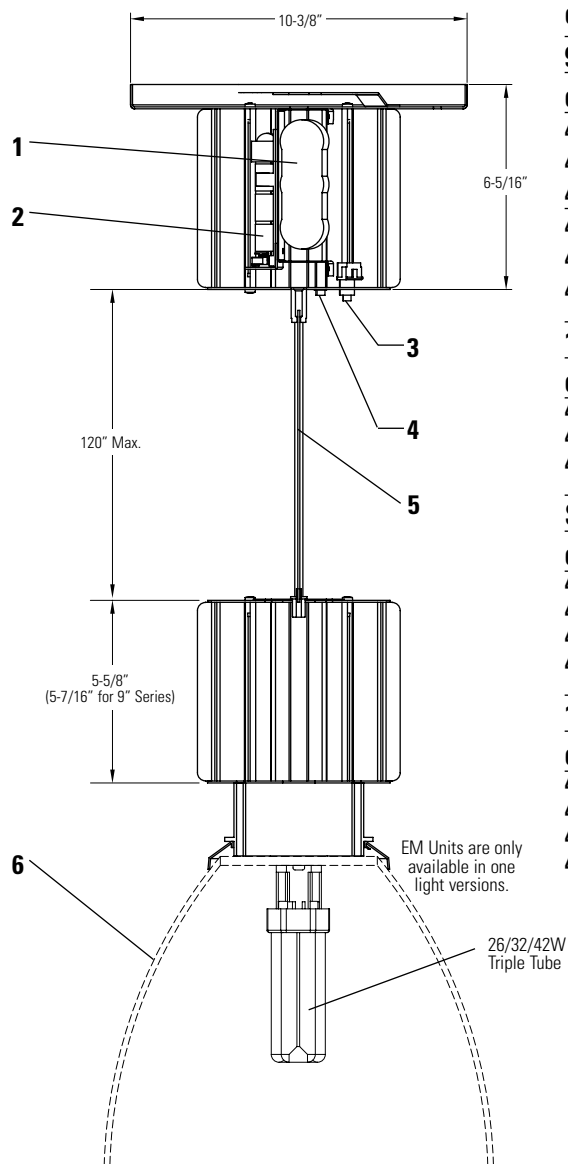

Specification Decorative Pendalyte Emergency Ballast **P-EM**

Ordering Information:

9" EM Units — Power Head and Suspension

Cat. No.	Lamp	Suspension (Length, Type, Color)	Power Head & Canopy Finish
40471U3EMCC	26/32/42W	120" Length, Cable/Cord, Grey	Grey
40471U3EM36	26/32/42W	36" Length, 5/8" Stem, Grey	Grey
40471U3EM60	26/32/42W	60" Length, 5/8" Stem, Grey	Grey
40471U3TMCC	26/32/42W	120" Length, Cable/Cord, Black	Titanium
40471U3TM36	26/32/42W	36" Length, 5/8" Stem, Black	Titanium
40471U3TM60	26/32/42W	60" Length, 5/8" Stem, Black	Titanium

12" Performance EM Units — Power Head and Suspension

Cat. No.	Lamp	Suspension (Length, Type, Color)	Power Head & Canopy Finish
412U3EMCC	26/32/42W	120" Length, Cable/Cord, Black	Titanium
412U3EM36	26/32/42W	36" Length, 5/8" Stem, Black	Titanium
412U3EM60	26/32/42W	60" Length, 5/8" Stem, Black	Titanium

Standard 12" EM Units — Power Head and Suspension

Cat. No.	Lamp	Suspension (Length, Type, Color)	Power Head & Canopy Finish
40472U3EMCC	26/32/42W	120" Length, Cable/Cord, Grey	Grey
40472U3EM36	26/32/42W	36" Length, 5/8" Stem, Grey	Grey
40472U3EM60	26/32/42W	60" Length, 5/8" Stem, Grey	Grey
404722XU1EM	(2X) 26/32/42W	N/A	Grey

16" EM Units — Power Head and Suspension

Cat. No.	Lamp	Suspension (Length, Type, Color)	Power Head & Canopy Finish
4073U3EMCC	26/32/42W	120" Length, Cable/Cord, Grey	Grey
4073U3EM36	26/32/42W	36" Length, 5/8" Stem, Grey	Grey
4073U3EM60	26/32/42W	60" Length, 5/8" Stem, Grey	Grey
404734XU1EM	(2X) 26/32/42W	N/A	Grey