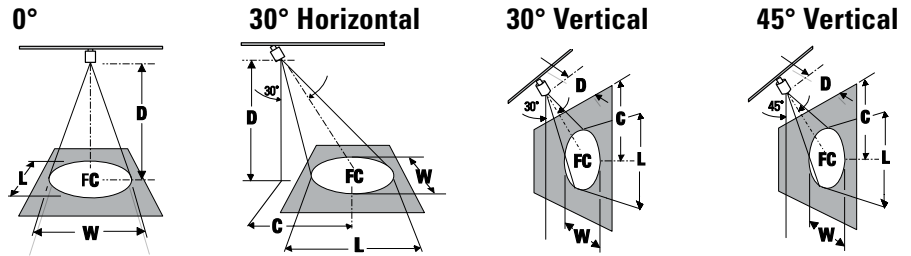

- D** Distance
- A** Aiming Angle
- FC** Footcandles

L and **W** are the outer points where the candle power drops to 50% of the maximum. **FC** are the initial footcandles at the center of the beam.

Lamp data shown is typical. Consult lamp manufacturers for availability and performance.

Flood Reflector - with 70W T-6 Master Color Ceramic Metal Halide Philips (Clear) Lamp

AIMING ANGLE:

	Beam Spread (To 50% CBCP)	CBCP	Rated Life (Hrs.)	0° Horizontal Aiming				30° Horizontal Aiming					30° Vertical Aiming					45° Vertical Aiming				
				D	FC	L	W	D	C	FC	L	W	D	C	FC	L	W	D	C	FC	L	W
39W T-6	40° X 40°	3,849	9,000 to 15,000	6'	107	4.4'	4.4'	6'	3.5'	69	6.1'	5.0'	2'	3.5'	120	9.7'	2.9'	3'	3.0'	151	5.0'	3.1'
				8'	60	5.8'	5.8'	8'	4.6'	39	8.1'	6.7'	3'	5.2'	53	14.5'	4.4'	4'	4.0'	85	6.7'	4.1'
				10'	38	7.3'	7.3'	10'	5.8'	25	10.2'	8.4'	4'	6.9'	30	19.3'	5.8'	5'	5.0'	54	8.4'	5.1'
70W T-6	40° X 40°	6,994	9,000 to 15,000	6'	194	4.4'	4.4'	6'	3.5'	126	6.1'	5.0'	2'	3.5'	219	9.7'	2.9'	3'	3.0'	275	5.0'	3.1'
				8'	109	5.8'	5.8'	8'	4.6'	71	8.1'	6.7'	3'	5.2'	97	14.5'	4.4'	4'	4.0'	155	6.7'	4.1'
				10'	70	7.3'	7.3'	10'	5.8'	45	10.2'	8.4'	4'	6.9'	55	19.3'	5.8'	5'	5.0'	99	8.4'	5.1'
				12'	27	8.7'	8.7'	12'	6.9'	17	12.2'	10.1'	5'	8.7'	19	24.2'	7.3'	6'	6.0'	38	10.1'	6.2'
				12'	49	8.7'	8.7'	12'	6.9'	32	12.2'	10.1'	5'	8.7'	35	24.2'	7.3'	6'	6.0'	69	10.1'	6.2'