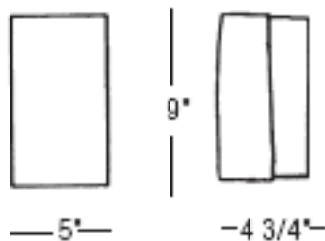

Opalex

Wall or ceiling
mount

Lamp: **Incandescent**
 (1) A19 75W Max

Black **6776**