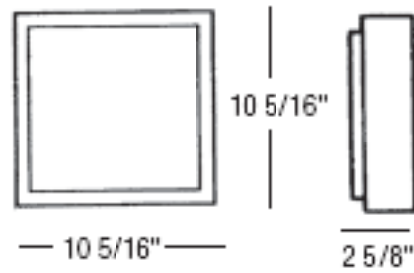

Lumiquad

ADA Compliant
Ceiling or wall mount

Lamp: **Fluorescent**
 (2) 13W* Twin Tube 2-pin Magnetic NPF 120V

White **6783WH213N1**

Bronze **6783BZ 213N1**