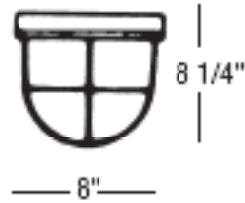

Bristol 8" Dome

Wall or ceiling
mount

Lamp:	Incandescent	Fluorescent
	(1) A19 100W Max	(2) 7W or 9W* Twin Tube 2-Pin Magnetic NPF 120V
White	4848WH	4847WH
Black	4821BK	4823BK