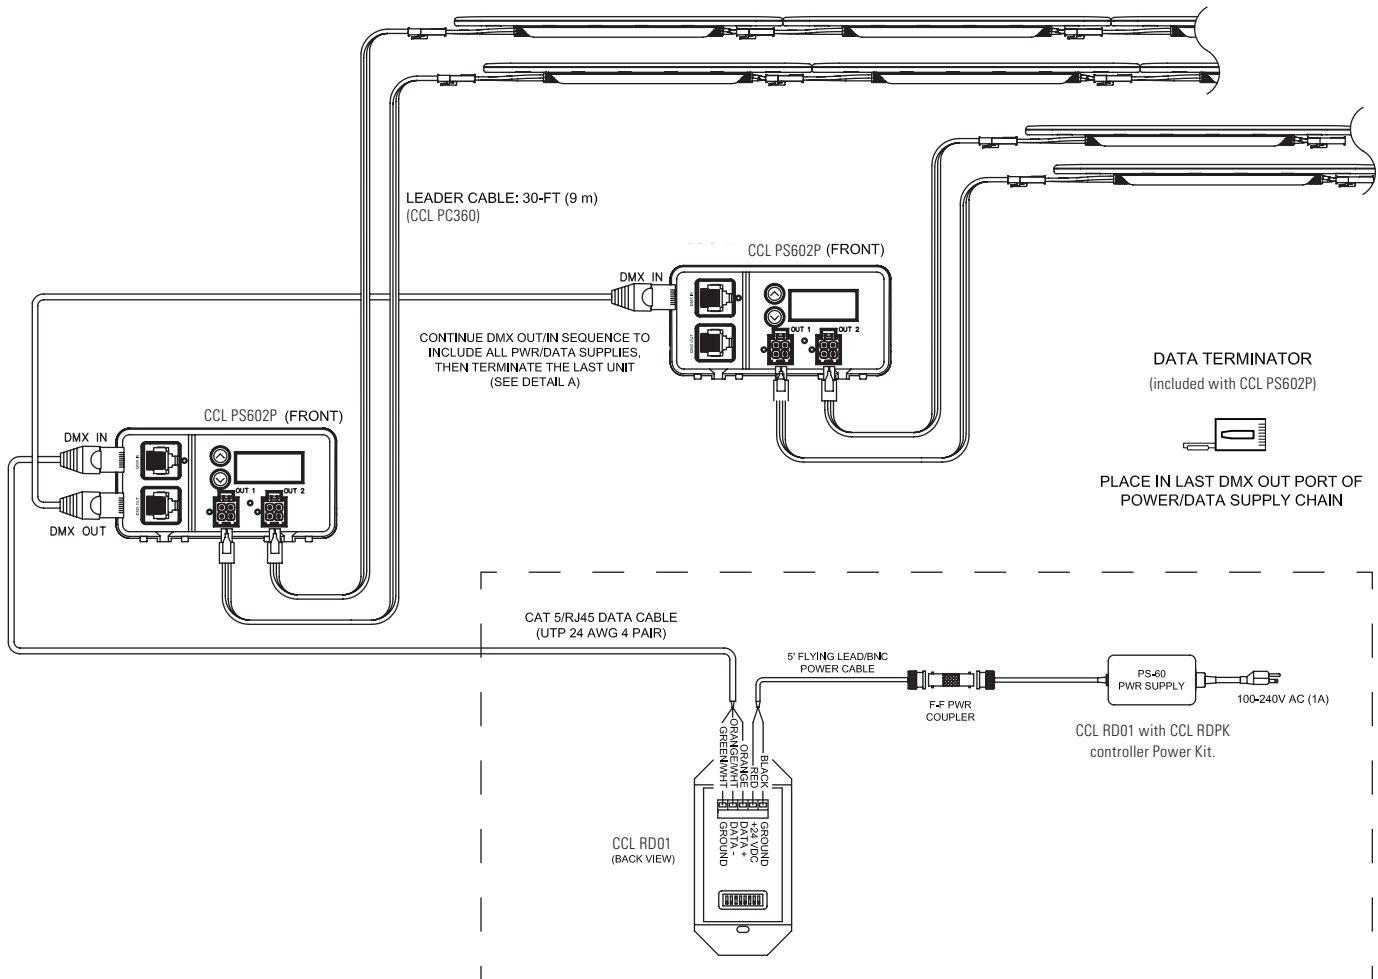

Ordering Information: Complete fixture consists of Fixture + Power Supply + Power Cord + DMX Controller. i.e. CCL12WF12 + CCLPS602P + CCLPC360 + Lytemode DMX Control (Consult Lightolier Controls)

Features

- Compact linear modules with end-to-end connections that generate saturated color and dynamic effects in either a wide or medium beam
- Integral mounting bracket with 180° rotation
 - Available in 12" (305 mm) and 6" (152 mm) lengths
 - End-to-end connections
 - Available in wide (120° X 120°) and medium (100° X 40°) beam
 - Up to (20) 12" or (30) 6" fixtures may be used in a series on a single power supply.
 - Compatible with DMX512 based controllers.

Mounting

Pre-drilled holes for screw mounting (screws not included).

Finish

Matte aluminum or matte black.

Labels

cULus Listed. Suitable for Dry Locations

Job Information	Type:
Job Name:	
Cat. No.:	
Lamp(s):	
Notes:	

631 Airport Road, Fall River, MA 02720 • (508) 679-8131 • Fax (508) 674-4710
 We reserve the right to change details of design, materials and finish.
 www.lightolier.com © 2008 Philips Group • B0908

Maximum Number of 12" concealed color LED = 20 Fixtures
(Split between 2 output ports)