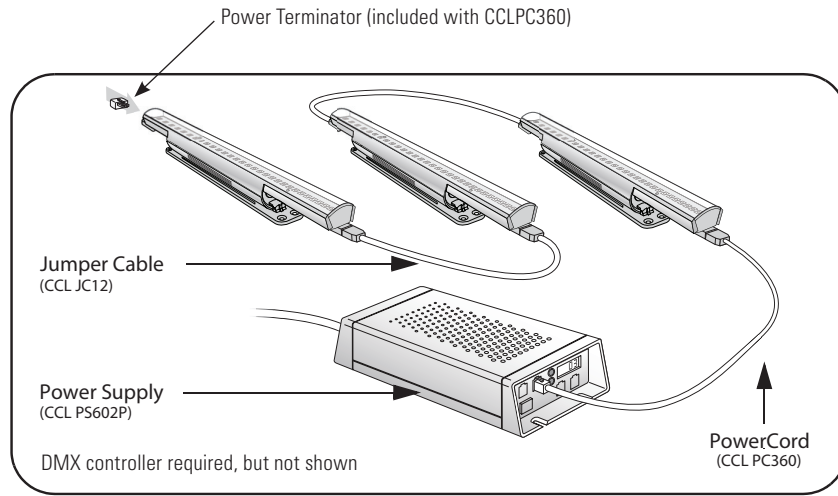

Maximum Number of 12" concealed color LED = 20 Fixtures
(Split between 2 output ports)

Job Information **Type:**

631 Airport Road, Fall River, MA 02720 • (508) 679-8131 • Fax (508) 674-4710
We reserve the right to change details of design, materials and finish.
www.lightolier.com © 2008 Philips Group •B0908