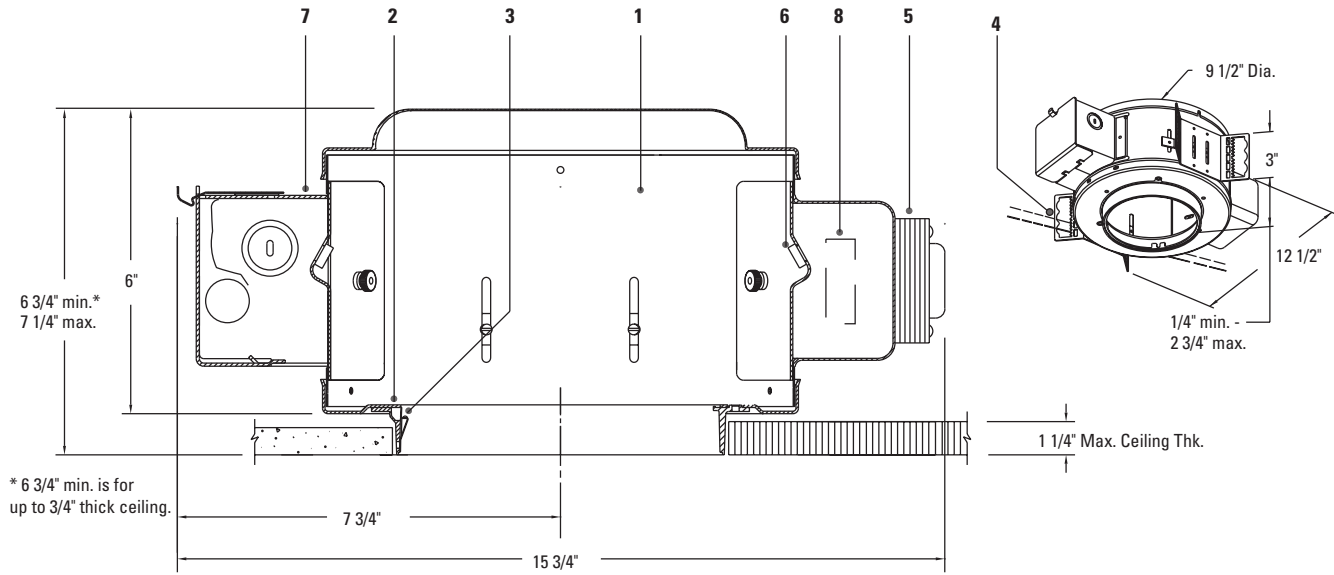

Calculite® Evolution Recessed Downlighting **C6LV**

Ceiling Cutout: 6 11/16" Dia.

Frame-In Kit	Reflector Trim
C6LV	Adjustable Accent
	C6P36A
	35W - 75W PAR36 (12V)
	25W PAR36 (5.5V)
	35W - 75W AR111 (12V)

Features

- Housing:** Steel, 0.03" (22 ga.). Top Cover: Aluminum, 0.04" (14 ga.), Removable for top access. Matte black finish.
- Mounting Frame:** Die-cast aluminum for dry or plaster ceilings.
- Retaining Springs:** Precision-tooled steel springs secure reflector trim to mounting frame for quick, tool-less installation.
- Mounting Brackets:** Galvanized steel, 0.06" (16 ga.). Adjust from inside and outside of fixture. Use 3/4" or 1 1/2" lathing channel, 1/2" EMT (by others), or optional Lightolier mounting bars.
- Transformer:** Magnetic, 120V/277V dual tap primary, nominal 12V and 5.5V secondary.
- Snap-In Connectors:** Keyed to accept power and socket harnesses which are provided with reflector trim.
- Junction Box:** Galvanized steel .063" (14 ga.). UL Listed for maximum of 8 No. 12 AWG 90°C through branch circuit conductors. Accessible from inside and outside of fixture. Outside J-Box door is hinged for maximum opening. Snap-in plug is provided on inside cover for quick connection to power harness.
- Thermal Protector:** Meets NEC and UL requirements. Insulation must be kept 3" away from fixture sides and wiring compartments and must not be placed above fixture in a manner which will entrap heat.
- Reflector Trim:** Compatible reflector trims are listed above. See separate reflector trim specification sheets for complete catalog numbers and details.

Options & Accessories

- Mounting Bars:** **1950** - 18" set of (2)
1951 - 27" set of (2)
- T-Bars Anchor Clips:** **1956** - set of (4) for use w/bars above.
- Wood Joist Telescoping Bars:** **7994** - set of (2)
- Chicago Plenum** Add **LC** to frame suffix