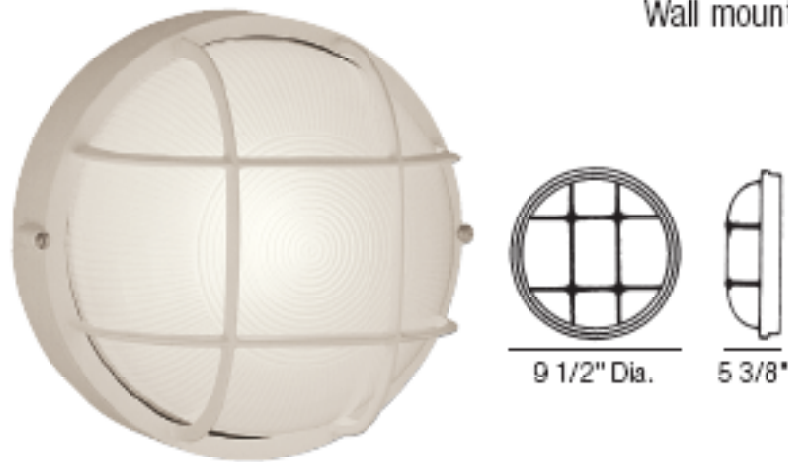

Bristol 9" Round

Wall mount only

Lamp:	Incandescent	Fluorescent
	(1) A19 100W Max	(2) 7W or 9W* Twin Tube 2-Pin Magnetic NPF 120V
White	3655WH	3625WH
Bronze	3654BZ	3624BZ
Black	3663BK	3613BK