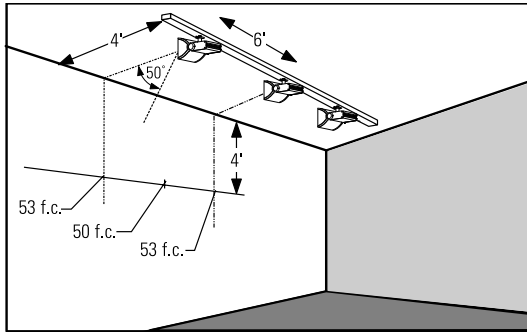

Lighting Data

Footcandles on wall:

Lamp Information:

70W CDM or CMH T6 Double Ended Metal Halide.
Initial Lumens: 6200 to 7000
CRI: 85
Rated Avg. life: 12,000 hrs.

EXAMPLE: With track located 4' from wall and multiple units spaced 6' on center and aimed 50° from horizontal, the illumination on wall 4' from ceiling will be 53 f.c. beneath units and 50 f.c. between units.

Footcandles on Wall

		Track 3 Feet From Wall						Single Unit			Multiple Units						
		3'						4'			5'			6'			
		Beam Center															
Distance From Ceiling		0'	1'	2'	3'	4'	5'										
1'		176	137	73	31	13	7	200	156	208	192	102	192	186	66	186	
2'		113	95	62	33	14	5	141	127	141	123	93	123	116	65	116	
3'		72	64	48	29	15	7	103	101	103	86	78	86	78	58	78	
4'		49	46	37	25	15	8	83	83	83	68	68	68	60	55	60	
5'		34	32	26	20	13	8	62	61	62	50	49	50	42	40	43	
6'		24	23	19	15	11	7	50	50	50	41	40	41	35	34	36	
7'		16	15	13	11	8	6	37	36	37	30	29	30	26	25	26	
8'		11	10	9	8	6	5	27	27	27	22	22	22	19	18	19	
9'		8	7	7	6	5	4	21	21	21	17	17	17	15	15	15	

		Track 4 Feet From Wall						Single Unit			Multiple Units						
		4'						4'			5'			6'			
		Beam Center															
Distance From Ceiling		0'	1'	2'	3'	4'	5'										
1'		89	78	51	26	11	4	106	102	107	94	71	94	89	49	89	
2'		82	72	52	32	17	8	116	109	116	97	83	97	88	62	88	
3'		56	51	40	28	17	10	92	90	92	74	70	74	64	56	64	
4'		41	38	32	24	16	10	77	76	77	62	61	62	53	50	53	
5'		31	29	25	21	15	10	66	65	66	53	53	53	45	45	45	
6'		23	22	20	16	13	9	53	53	53	43	42	43	36	36	36	
7'		18	17	15	13	10	8	44	44	44	36	35	36	30	30	30	
8'		14	13	12	10	9	7	37	37	37	31	30	31	26	26	26	
9'		10	10	9	8	7	6	30	30	30	24	24	25	21	21	21	

Footcandles are average and rounded off and data for multiple units are based on a minimum of five units.

Job Information	Type:

Lightolier a Genlyte Thomas Company www.lightolier.com
631 Airport Road, Fall River, MA 02720 • (508) 679-8131 • Fax (508) 674-4710
We reserve the right to change details of design, materials and finish.
© 2003 Genlyte Thomas Group LLC (Lightolier Division) • B0303

LIGHTOLIER®