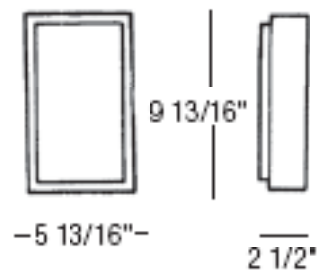

ADA Compliant
Ceiling or wall mount

Lamp:	Fluorescent (1) 13W* Twin Tube 2-Pin Magnetic NPF 120V
White	6580