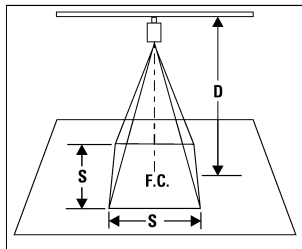

Illumination On Horizontal Plane

Shutter Blades Set For Maximum Beam Coverage

Distance (D)	4'	5'	6'	7'	8'	9'	10'	11'	12'	
Sides (S)	20"	26"	32"	38"	44"	50"	56"	63"	69"	
FC	50W MR-16 FL EXN	108	64	42	30	22	17	14	11	9
	75W MR-16 PL EYC	195	115	75	53	40	31	24	20	17

Job Information	Type: