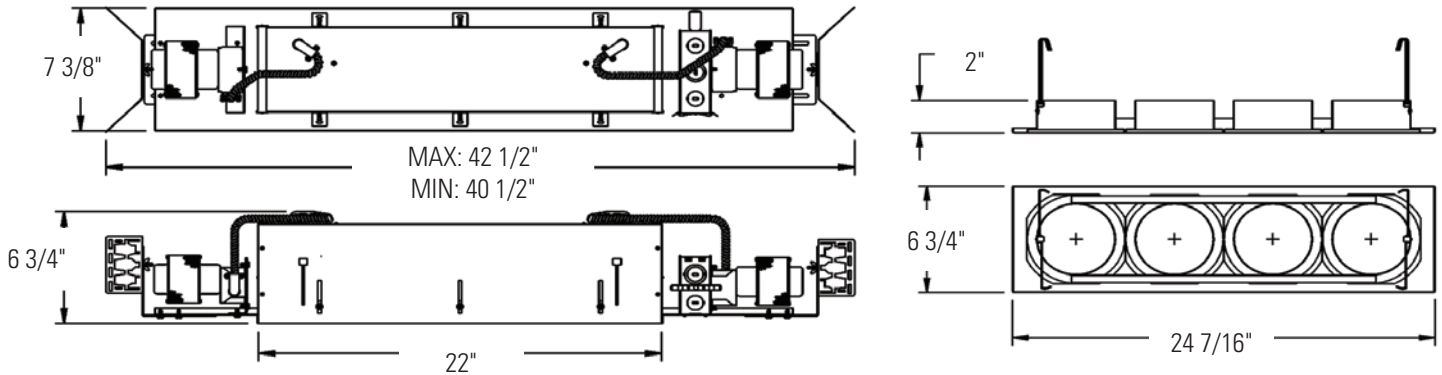

Lytecaster Recessed Downlighting **604MR**

Page 1 of 1 Recessed Linear Low Voltage 4 x MR16 Ceiling Opening: 5 3/8" (137mm) x 22 1/4" (567mm)

Frame-In Kit

Face Plate

Complete fixture consists of Reflector Trim (4 needed), Frame-in Kit and Face Plate. Select each separately

Features

- Housing / Plate:** Die-formed 20 ga. steel ; Black painted finish. Accommodates all ceilings up to 2" (51mm) thick. Adjustable from inside. Concealed wiring channel.
- Face Plate:** Die-formed 20 ga. steel; White painted finish. Inner Mounting ring welded to plate to accept 400 series trims. 1/4" (7mm) lip all around.
- Torsionite Springs:** For easy installation of faceplate. Insures that faceplate edges are snug to ceiling.
- Junction Box:** 14 ga. steel, 5" (127mm) x 3-1/2" (89mm) x 1 1/2" (38mm) deep box, allows inspection from below. CSA, US certified for through branch circuit wiring with maximum of 8 (#12ga.), 90° C conductors.
- Transformer:** Magnetic 150VA (Class "B") and 75VA (Class "H"), 120/277/347 volt primary, nominal 12 volt secondary.
- Thermal Protector:** Meets CSA/UL requirements. Insulation, if used, must be kept 3" away from luminaire sides and junction box. Do not cover top of luminaire.
- Socket:** Porcelain body; Two-pin (GX5.3 base) Pre-wired with 18 ga. Teflon 250° leads to junction box.