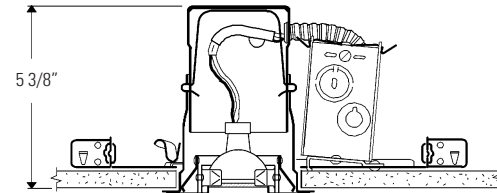

2004/2000LVNT
Low Voltage Remote Transformer