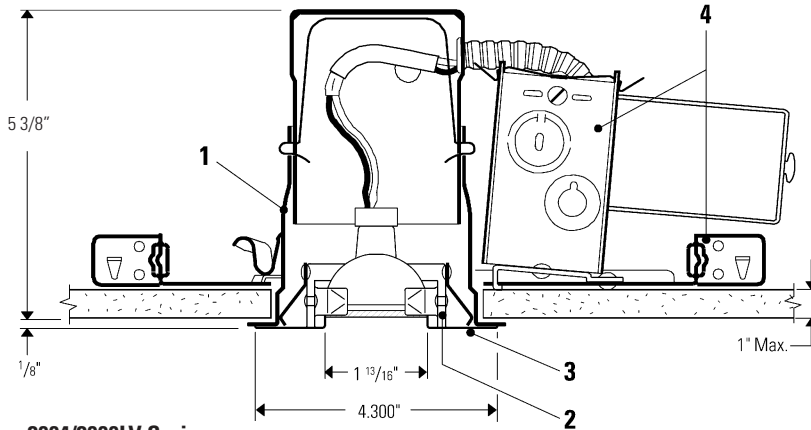

**3 3/4" Aperture
MR16 Mini Swivel
Reflector Trim**

**Lytecaster®
Recessed
Downlighting**

2004LV

C0101

TYPE:

2004/2000LV Series
Standard MR16