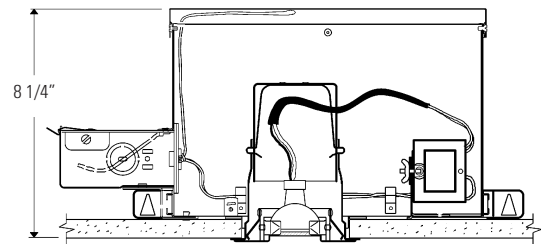

2004/2004ICV/N
Lytefning™ AirSeal® Insulated Ceiling

2004/2000AICV
AirSeal® Insulated Ceiling

Complete Fixture consists of FRAME-IN KIT & REFLECTOR TRIM. Select each separately.

Reflector Trim		Frame-In Kit—See Individual Frame-In Kit Specification Sheets			
Round	Finish	Frame-In Kit	Installation Type	Lamping	Height
<input type="checkbox"/> 2004RWH	Matte White	<input type="checkbox"/> 2000LV <input type="checkbox"/> 2000LVR <input type="checkbox"/> 2004ICV/N <input type="checkbox"/> 2000LVNT <input type="checkbox"/> 2000AIC	Standard Non-IC Remodeler Non-IC Lytening IC Low Voltage Lytening AirSeal® IC	20-50 MR16	5 3/8" 5 3/8" 7 1/4" 5 3/8" 8 1/4"

Features

- Housing:** Hydroformed aluminum, .040" thick (18 ga.).
- Swivel Housing:** Die-formed, 24 ga. steel. Provides 0° to 35° vertical adjustment; matte white or polished brass finish.
- Trim Flange:** Die-formed, aluminum 22 ga. cold rolled steel. Matte white or polished brass finish.
- Frame-In Kit:** (2000LV standard frame shown) Other frames shown on the right. See Frame-In Kit specification sheets for more details.