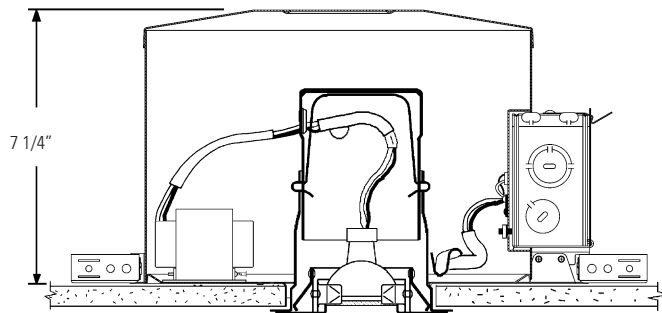

2004/2004ICV/N
Lytefning™ AirSeal® Insulated Ceiling

2004/2000AICV
AirSeal® Insulated Ceiling

Complete Fixture consists of FRAME-IN KIT & REFLECTOR TRIM. Select each separately.

Reflector Trim		Frame-In Kit—See Individual Frame-In Kit Specification Sheets			
Round	Finish	Frame-In Kit	Installation Type	Lamping	Height
<input type="checkbox"/> 2004RWH	Matte White	<input type="checkbox"/> 2000LV <input type="checkbox"/> 2000LVR <input type="checkbox"/> 2004ICV/N <input type="checkbox"/> 2000LVNT <input type="checkbox"/> 2000AIC	Standard Non-IC Remodeler Non-IC Lytening IC Low Voltage Lytening AirSeal® IC	20-50 MR16	5 3/8" 5 3/8" 7 1/4" 5 3/8" 8 1/4"

Features

- Housing:** Hydroformed aluminum, .040" thick (18 ga.).
- Swivel Housing:** Die-formed, 24 ga. steel. Provides 0° to 35° vertical adjustment; matte white or polished brass finish.
- Trim Flange:** Die-formed, aluminum 22 ga. cold rolled steel. Matte white or polished brass finish.
- Frame-In Kit:** (2000LV standard frame shown) Other frames shown on the right. See Frame-In Kit specification sheets for more details.