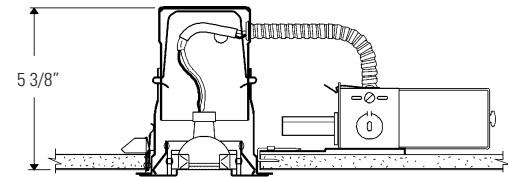

2004/2000LVR
Remodeler