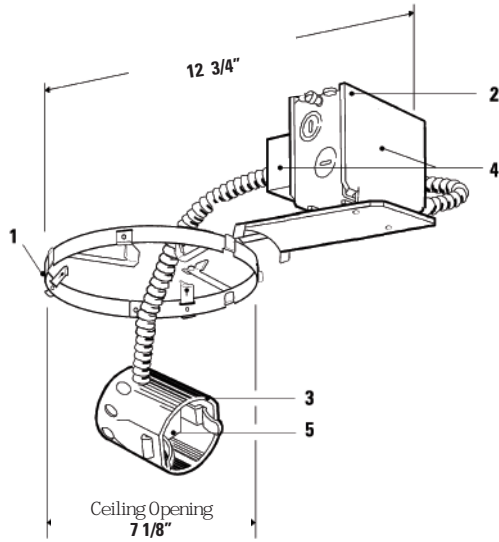

Lytecaster® Recessed Downlighting **1102FH1R**

Page 1 of 1

6 3/4 " Aperture, 1 Light 13W Quad Tube Fluorescent Non-IC Remodeler Frame-In Kit

Complete Fixture consists of Reflector Trim & Frame-In Kit. Select each separately.

Features

- Mounting Frame:** .032" (#22 ga.) galvanized steel. Accommodates ceilings up to 2" thick. Attaches securely to any type of ceiling material without tools using (3) mounting straps provided. Push-in/twist out clips hold reflector flush to ceiling. Included adhesive backed aperture template.
- Junction Box:** 4" x 3 1/2" x 2", .063" (#14 ga.) galvanized steel. U.L.listed for 60° C supply wires. Integral cable clamps permit attachment of nonmetallic Romex® or armored cable without the need for separate connectors. Attaches to ceiling with anchor nails
- Socket Housing:** Impact extruded aluminum, precisely attached to reflector by spring clips.
- Ballast:** Magnetic, encased and potted, class "P" thermally protected, high power factor. Insulation must be kept 3" away from fixture sides and wiring compartment and must not be placed above fixture in a manner which will entrap heat.
- Socket:** Two-pin Gx23-2 base, molded thermoplastic. Prewire with no. 18 AWM leads to junction box.
- Light Collector:** Die-formed aluminum. Reflects spill light to maximize light output.