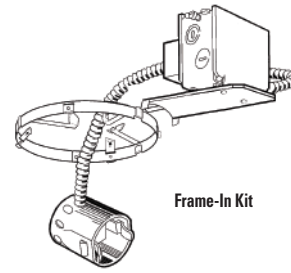

Lytecaster® Recessed Downlighting **1102FH1R**

Page 1 of 1

6 3/4 " Aperture, 1 Light 13W Quad Tube Fluorescent Non-IC Remodeler Frame-In Kit

Complete Fixture consists of Reflector Trim & Frame-In Kit. Select each separately.

Frame-In Kit

Reflector Trims — See Individual Reflector Trim Specification Sheets

1102FH1R	Open Downlight							
	Reflector	Cone	Satin Cone	Baffles	Basic White	Cross Blade	Enclosed Diffuser	Wall Washer
	1143	1112	1108	1105	1170M1	1132	1121	1135
	1144	1112NM	110BNM	1105NM		1113	1110	1105WH 1171
	1124	1135WH						
	1144CD	1113BK						
	1145			1176			1126	1185
	1146			1176WH			1128	1186
				1179M1			1134	1186WH
				1179WH			1177SH	
							1178SH	

Features

- Mounting Frame:** .032" (#22 ga.) galvanized steel. Accommodates ceilings up to 2" thick. Attaches securely to any type of ceiling material without tools using (3) mounting straps provided. Push-in/twist out clips hold reflector flush to ceiling. Included adhesive backed aperture template.
- Junction Box:** 4" x 3 1/2" x 2", .063" (#14 ga.) galvanized steel. U.L.listed for 60° C supply wires. Integral cable clamps permit attachment of nonmetallic Romex® or armored cable without the need for separate connectors. Attaches to ceiling with anchor nails
- Socket Housing:** Impact extruded aluminum, precisely attached to reflector by spring clips.
- Ballast:** Magnetic, encased and potted, class "P" thermally protected, high power factor. Insulation must be kept 3" away from fixture sides and wiring compartment and must not be placed above fixture in a manner which will entrap heat.
- Socket:** Two-pin Gx23-2 base, molded thermoplastic. Prewire with no. 18 AWM leads to junction box.
- Light Collector:** Die-formed aluminum. Reflects spill light to maximize light output.