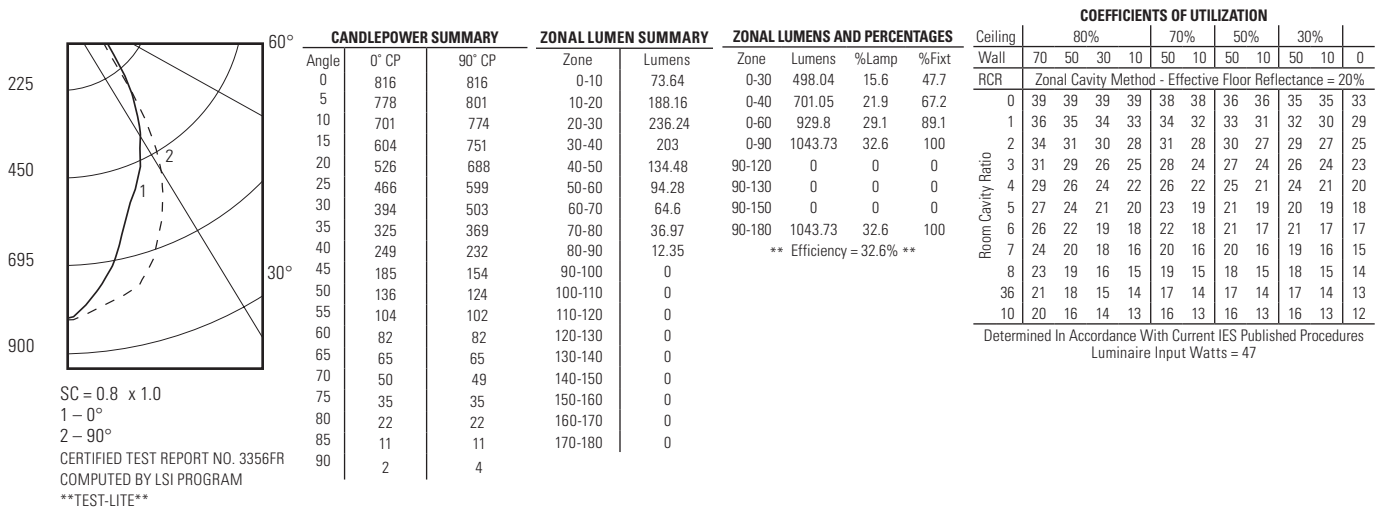

42W TRIPLE TUBE LAMP, LUMEN RATING = 3200 LMS, ELECTRONIC BALLAST, WHITE CROSS BLADE