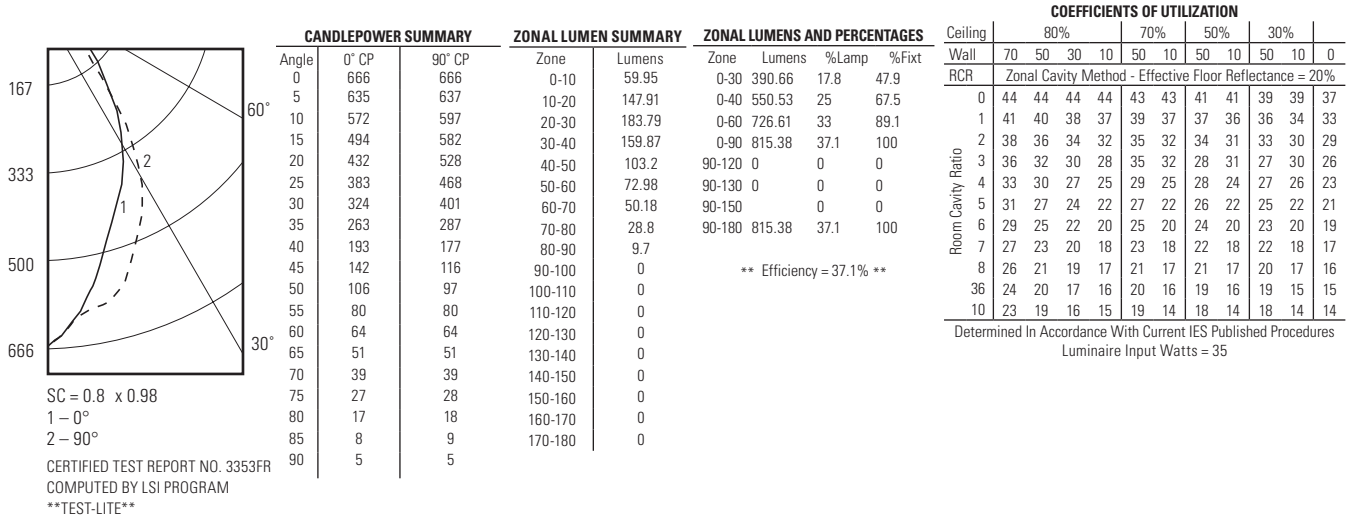

Lytecaster® Performance Recessed CFL Downlighting **1101HCB**

32W TRIPLE TUBE LAMP, LUMEN RATING = 2200 LMS, ELECTRONIC BALLAST, WHITE CROSS BLADE