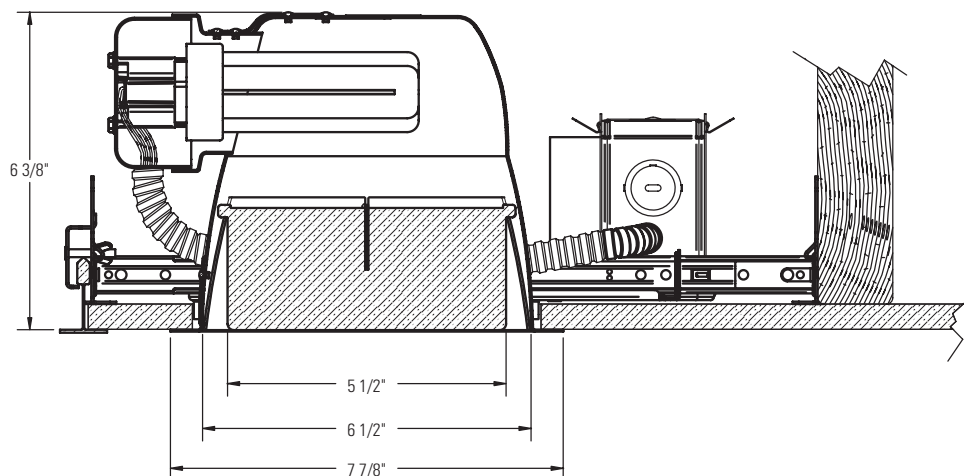

Lytecaster® Performance Recessed CFL Downlighting **1101HCB**

Complete Fixture consists of Frame-In Kit and Reflector Trim. Select each separately.

Uniframe™ Compact Fluorescent Performance Series Reflector Trims		Compatible Frame-In Kits (See Individual Frame-In Kit Specification Sheets)		
Catalog No.	Description	Catalog No.	Installation Type	Lamping
1101HACB	6-3/4" Horizontal Shielded Cross Blade – Aluminum	1101F18U 1101FR18U	Uniframe™ Non-IC 120/277v Uniframe™ Non-IC Remodeler 120/277v	18w Quad/Triple
1101HWHCB	6-3/4" Horizontal Shielded Cross Blade – Matte White	1101FD26L1 1101FD26L2	Uniframe™ Non-IC Lutron Dimming 120v Uniframe™ Non-IC Lutron Dimming 277v	26w Quad/Triple
		1101FD32L1 1101FD32L2	Uniframe™ Non-IC Lutron Dimming 120v Uniframe™ Non-IC Lutron Dimming 277v	32w Triple
		1101F2642U 1101FR2642U 1101F2642UEM 1101FD2642MX1 1101FD2642MX2 1101FD2642M7U 1101FR2642MX1 1101FR2642MX2	Uniframe™ Non-IC 120/277v Uniframe™ Non-IC Remodeler 120/277v Uniframe™ Non-IC Emergency 120/277v Uniframe™ Non-IC Advance Mark10 Dimming 120v Uniframe™ Non-IC Advance Mark10 Dimming 277v Uniframe™ Non-IC Advance Mark7 Dimming 120/277v Uniframe™ Non-IC Advance Mark10 Dimming 120v Rem. Uniframe™ Non-IC Advance Mark10 Dimming 277v Rem.	26w Quad/Triple 32w Triple 42w Triple
		1101F18ICU/N	Performance IC 120/277v	18w Quad/Triple
		1101F2642ICU 1101F2642IUN	Performance IC 120/277v	26w Quad/Triple 32w Triple 42w Triple
		1101FDICMX1/N	Performance IC Advance Mark10 Dimming 120v	26w Quad/Triple 32w Triple
		1101FDICMX2/N	Performance IC Advance Mark10 Dimming 277v	26w Quad/Triple 32w Triple

Features

- 1. Reflector:** Formed aluminum. Matte White flange.
- 2. Finishes:** WH = Matte White Paint
A = Aluminum Paint
- 3. Cross Blade:** .050" thick aluminum "floating" cross blade painted white or aluminum.
- 4. Performance Data:** 60° Cutoff angle.
See attached photometric reports for distribution and efficiency data.
Go to www.lightolier.com for .IES files.