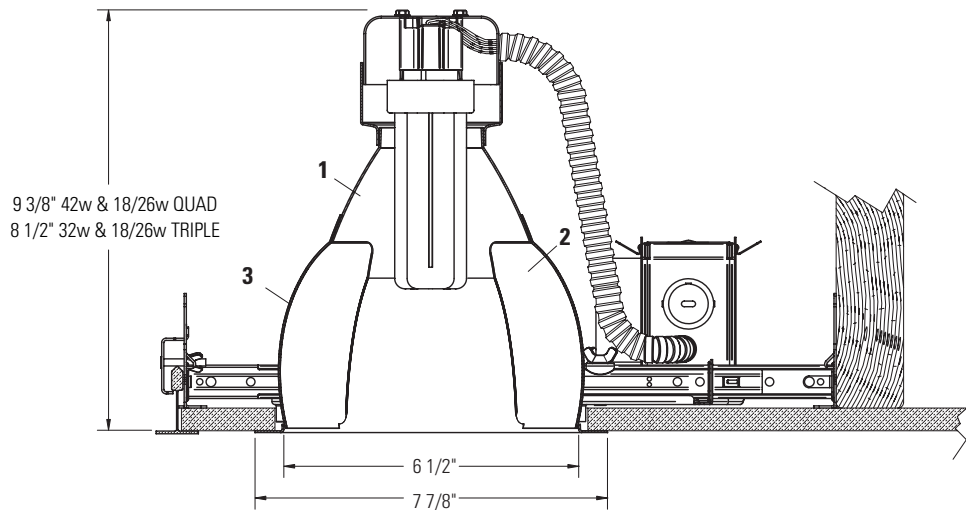

# Lytecaster® Performance Recessed CFL Downlighting **1101DW**

Page 1 of 2

6 3/4" Aperture Vertical Wall Wash, CFL, Performance Series, Reflector Trim

Complete Fixture consists of Frame-In Kit and Reflector Trim. Select each separately.

## Features

- Reflector:** Formed aluminum. Matte White flange.
- Finishes:** CL = Specular Clear (Iridescent Free coating)  
CD = Clear Diffuse  
WH = Matte White Paint
- Wall Wash Kick Reflector:** Formed aluminum. Clear finish.
- Performance Data:** 60° Cutoff angle.  
See attached photometric reports for distribution and efficiency data.  
Go to [www.lightolier.com](http://www.lightolier.com) for .IES files.