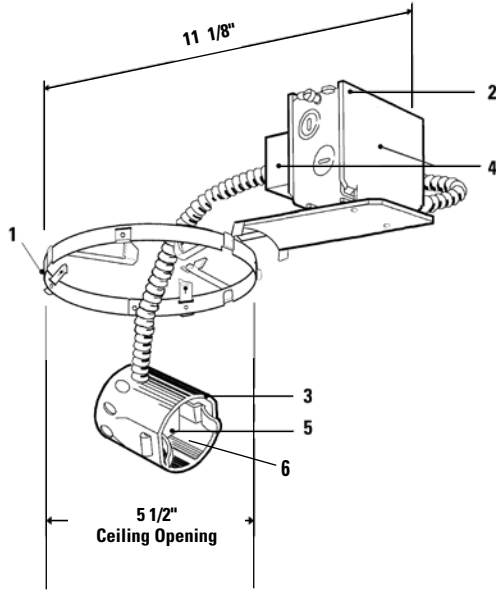

Lytecaster® Recessed Downlighting **1002FH1R**

Page 1 of 1

5" Aperture 1 Light 13W Quad Tube Fluorescent Non-IC Remodeler Frame-In Kit

Frame-In Kit

Reflector Trim

Complete Fixture consists of Reflector Trim & Frame-In Kit. Select each separately

Features

- Mounting Frame:** .032" (#22 ga.) galvanized steel. Accommodates ceilings up to 2" thick. Attaches securely to any type of ceiling material without tools using (3) mounting straps provided. Push-in/twist out clips hold reflector flush to ceiling. Included adhesive backed aperture template.
- Junction Box:** 4" x 3 1/2" x 2", .063" (#14 ga.) galvanized steel. U.L. listed for 60° C supply wires. Integral cable clamps permit attachment of nonmetallic Romex® or Armored Bx® cable without the need for separate connectors. Attaches to ceiling with anchor nails
- Socket Housing:** Impact extruded aluminum, precisely attached to reflector by spring clips.
- Ballast:** Magnetic, encased and potted, class "P" thermally protected, high power factor. Insulation must be kept 3" away from fixture sides and wiring compartment and must not be placed above fixture in a manner which will entrap heat.
- Socket:** Two-pin Gx23 base, molded thermoplastic. Prewire with no. 18 AWM leads to junction box.
- Light Collector:** Die-formed aluminum. Reflects spill light to maximize light output.

Electrical

	120V-HPF
Input watts	15.5
Amps	0.14
Minimum starting temperature is 32°F.	

Labels

UL (Damp Locations), I.B.E.W.

Romex® is a registered Trademark of General Cable Industries Inc.

Job Information	Type:
Job Name:	
Cat. No.:	
Lamp(s):	
Notes:	