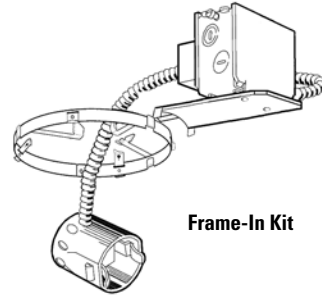

Lytecaster® Recessed Downlighting **1002FH1R**

Page 1 of 1

5" Aperture 1 Light 13W Quad Tube Fluorescent Non-IC Remodeler Frame-In Kit

Frame-In Kit

Reflector Trim

Complete Fixture consists of Reflector Trim & Frame-In Kit. Select each separately

Features

- Mounting Frame:** .032" (#22 ga.) galvanized steel. Accommodates ceilings up to 2" thick. Attaches securely to any type of ceiling material without tools using (3) mounting straps provided. Push-in/twist out clips hold reflector flush to ceiling. Included adhesive backed aperture template.
- Junction Box:** 4" x 3 1/2" x 2", .063" (#14 ga.) galvanized steel. U.L. listed for 60° C supply wires. Integral cable clamps permit attachment of nonmetallic Romex® or Armored Bx® cable without the need for separate connectors. Attaches to ceiling with anchor nails
- Socket Housing:** Impact extruded aluminum, precisely attached to reflector by spring clips.
- Ballast:** Magnetic, encased and potted, class "P" thermally protected, high power factor. Insulation must be kept 3" away from fixture sides and wiring compartment and must not be placed above fixture in a manner which will entrap heat.
- Socket:** Two-pin Gx23 base, molded thermoplastic. Prewire with no. 18 AWM leads to junction box.
- Light Collector:** Die-formed aluminum. Reflects spill light to maximize light output.