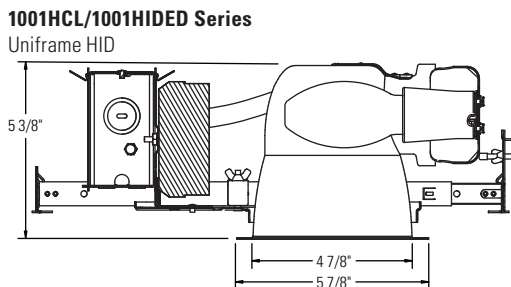

Lytecaster Performance Recessed Downlighting **1001H**

Complete Fixture consists of Frame-In Kit and Reflector Trim. Select each separately.

Uniframe Performance Series Reflector Trims		Compatible Compact Fluorescent Frame-In Kits (See Individual Frame-In Kit Specification Sheets)				
Catalog No.	Description	Catalog No.	Installation Type	Lamping		
1001HCL 1001HCD 1001HWH*	5" Horizontal Open Downlight – Specular Clear 5" Horizontal Open Downlight – Clear Diffuse 5" Horizontal Open Downlight – Matte White	1001F13U	Uniframe Non-IC 120/277v	13w Quad/Triple		
		1001F18U 1001FR18U 1001F18UEM	Uniframe Non-IC 120/277v Uniframe Non-IC Remodeler 120/277v Uniframe Non-IC Emergency 120/277v	18w Triple		
		1001F26U 1001FR26U 1001F26UEM	Uniframe Non-IC 120/277v Uniframe Non-IC Remodeler 120/277v Uniframe Non-IC Emergency 120/277v	26w Triple		
		1001FD26L1 1001FD26L2	Uniframe Non-IC Lutron Dimming 120v Uniframe Non-IC Lutron Dimming 277v	26w Triple		
		1001FD26MX1 1001FD26MX2	Uniframe Non-IC Advance Mark10 Dimming 120v Uniframe Non-IC Advance Mark10 Dimming 277v	26w Triple		
		1001FD13M7U	Uniframe Non-IC Advance Mark7 Dimming 120/277v	13w Triple		
		1001FD18M7U	Uniframe Non-IC Advance Mark7 Dimming 120/277v	18w Triple		
		1001FD26M7U	Uniframe Non-IC Advance Mark7 Dimming 120/277v	26w Triple		
		1001FRD26MX1 1001FRD26MX2	Uniframe Non-IC Advance Mark10 Dimming 120v Rem. Uniframe Non-IC Advance Mark10 Dimming 277v Rem.	26w Triple		
		1001F13ICU/N	Performance IC 120/277v	13w Quad/Triple		
		1001F18ICU/N	Performance IC 120/277v	18w Triple		
		1001F26ICU/N	Performance IC 120/277v	26w Triple		
		1001FDICMX1/N	Performance IC Advance Mark10 Dimming 120v	26w Triple		
		1001FDICMX2/N	Performance IC Advance Mark10 Dimming 277v	26w Triple		
				Compatible HID Uniframe Frame-In Kits (See Individual Frame-In Kit Specification Sheets)		
				1001HIDED50U	Non-IC	50W ED17 open
				1001HIDED70U	Non-IC	70W ED17 open
				1001HIDED50ULC	Non-IC Chicago Plenum	50W ED17 open
				1001HIDED70ULC	Non-IC Chicago Plenum	70W ED17 open