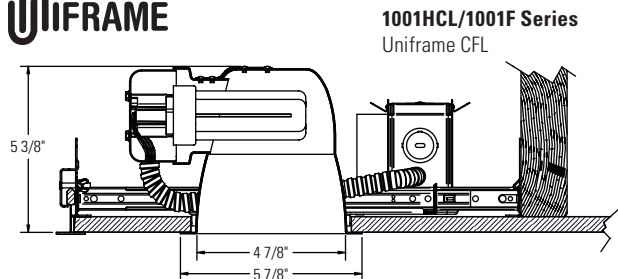

Lytecaster Performance Recessed Downlighting **1001H**

Complete Fixture consists of Frame-In Kit and Reflector Trim. Select each separately.

Uniframe Performance Series Reflector Trims		Compatible Compact Fluorescent Frame-In Kits (See Individual Frame-In Kit Specification Sheets)				
Catalog No.	Description	Catalog No.	Installation Type	Lamping		
1001HCL 1001HCD 1001HWH*	5" Horizontal Open Downlight – Specular Clear 5" Horizontal Open Downlight – Clear Diffuse 5" Horizontal Open Downlight – Matte White	1001F13U	Uniframe Non-IC 120/277v	13w Quad/Triple		
		1001F18U 1001FR18U 1001F18UEM	Uniframe Non-IC 120/277v Uniframe Non-IC Remodeler 120/277v Uniframe Non-IC Emergency 120/277v	18w Triple		
		1001F26U 1001FR26U 1001F26UEM	Uniframe Non-IC 120/277v Uniframe Non-IC Remodeler 120/277v Uniframe Non-IC Emergency 120/277v	26w Triple		
		1001FD26L1 1001FD26L2	Uniframe Non-IC Lutron Dimming 120v Uniframe Non-IC Lutron Dimming 277v	26w Triple		
		1001FD26MX1 1001FD26MX2	Uniframe Non-IC Advance Mark10 Dimming 120v Uniframe Non-IC Advance Mark10 Dimming 277v	26w Triple		
		1001FD13M7U	Uniframe Non-IC Advance Mark7 Dimming 120/277v	13w Triple		
		1001FD18M7U	Uniframe Non-IC Advance Mark7 Dimming 120/277v	18w Triple		
		1001FD26M7U	Uniframe Non-IC Advance Mark7 Dimming 120/277v	26w Triple		
		1001FRD26MX1 1001FRD26MX2	Uniframe Non-IC Advance Mark10 Dimming 120v Rem. Uniframe Non-IC Advance Mark10 Dimming 277v Rem.	26w Triple		
		1001F13ICU/N	Performance IC 120/277v	13w Quad/Triple		
		1001F18ICU/N	Performance IC 120/277v	18w Triple		
		1001F26ICU/N	Performance IC 120/277v	26w Triple		
		1001FDICMX1/N	Performance IC Advance Mark10 Dimming 120v	26w Triple		
		1001FDICMX2/N	Performance IC Advance Mark10 Dimming 277v	26w Triple		
				Compatible HID Uniframe Frame-In Kits (See Individual Frame-In Kit Specification Sheets)		
				1001HIDED50U	Non-IC	50W ED17 open
				1001HIDED70U	Non-IC	70W ED17 open
				1001HIDED50ULC	Non-IC Chicago Plenum	50W ED17 open
				1001HIDED70ULC	Non-IC Chicago Plenum	70W ED17 open