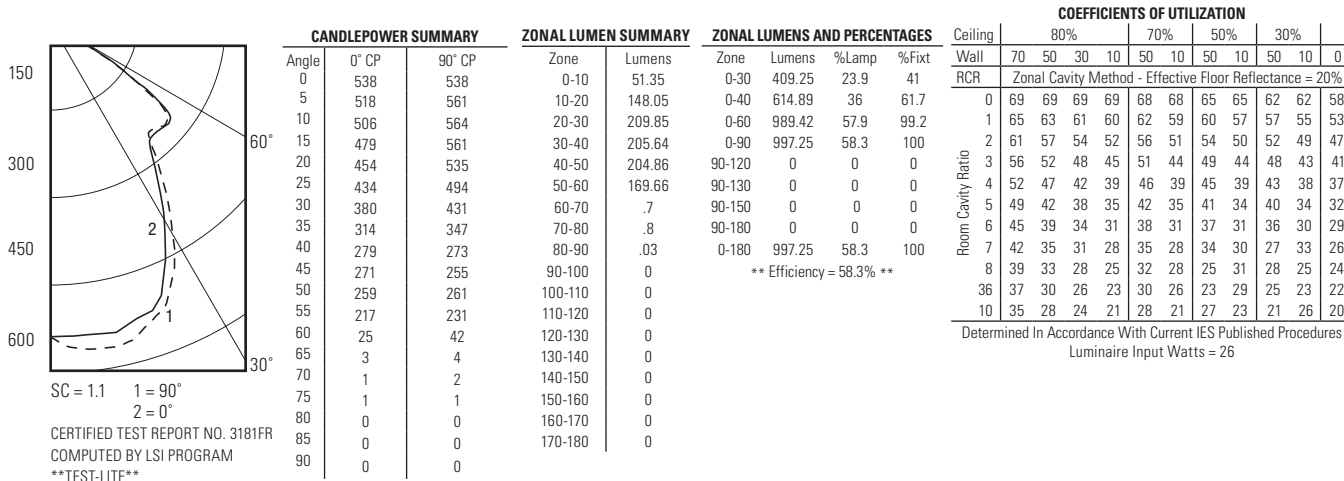

Labels

cULus Listed. Suitable for Damp Locations. I.B.E.W.

Job Information

Type:

Job Name:

Cat. No.:

Lamp(s):

Notes:

Lytecaster Performance Recessed Downlighting **1001H**

26W TRIPLE TUBE LAMP, LUMEN RATING = 1710 LMS, ELECTRONIC BALLAST, CL FINISH TRIM

70W ED-17 COATED LAMP HID, LUMEN RATING = 5700 LMS, CL FINISH TRIM