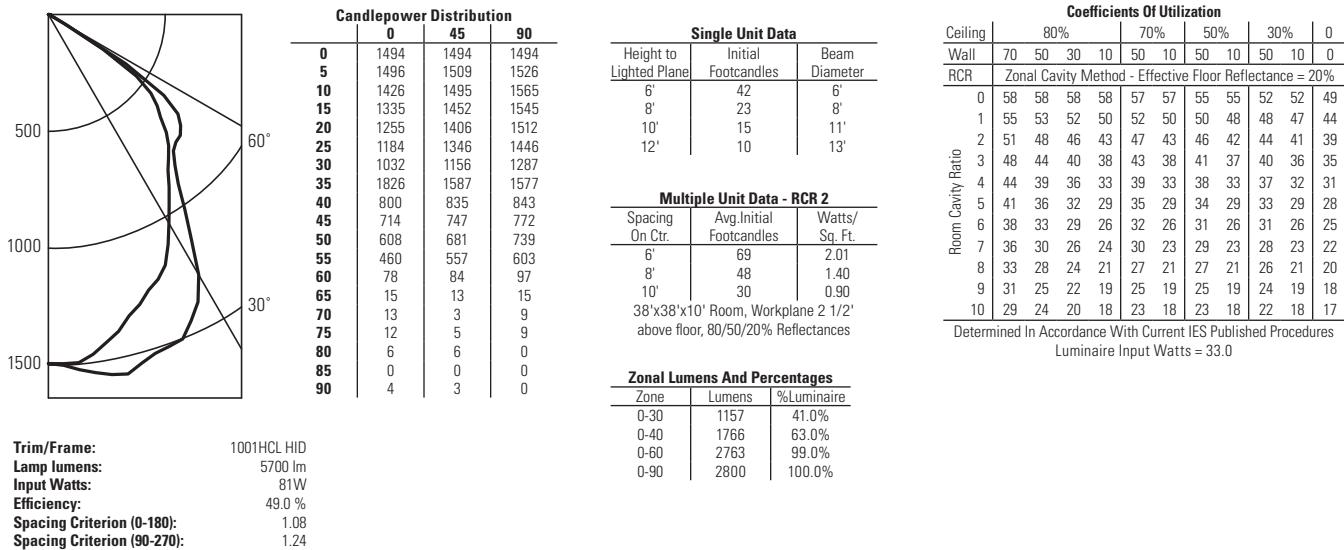

Labels

cULus Listed. Suitable for Damp Locations. I.B.E.W.

Job Information

Type:

Job Name:

Cat. No.:

Lamp(s):

Notes:

Lytecaster Performance Recessed Downlighting **1001H**

26W TRIPLE TUBE LAMP, LUMEN RATING = 1710 LMS, ELECTRONIC BALLAST, CL FINISH TRIM

70W ED-17 COATED LAMP HID, LUMEN RATING = 5700 LMS, CL FINISH TRIM