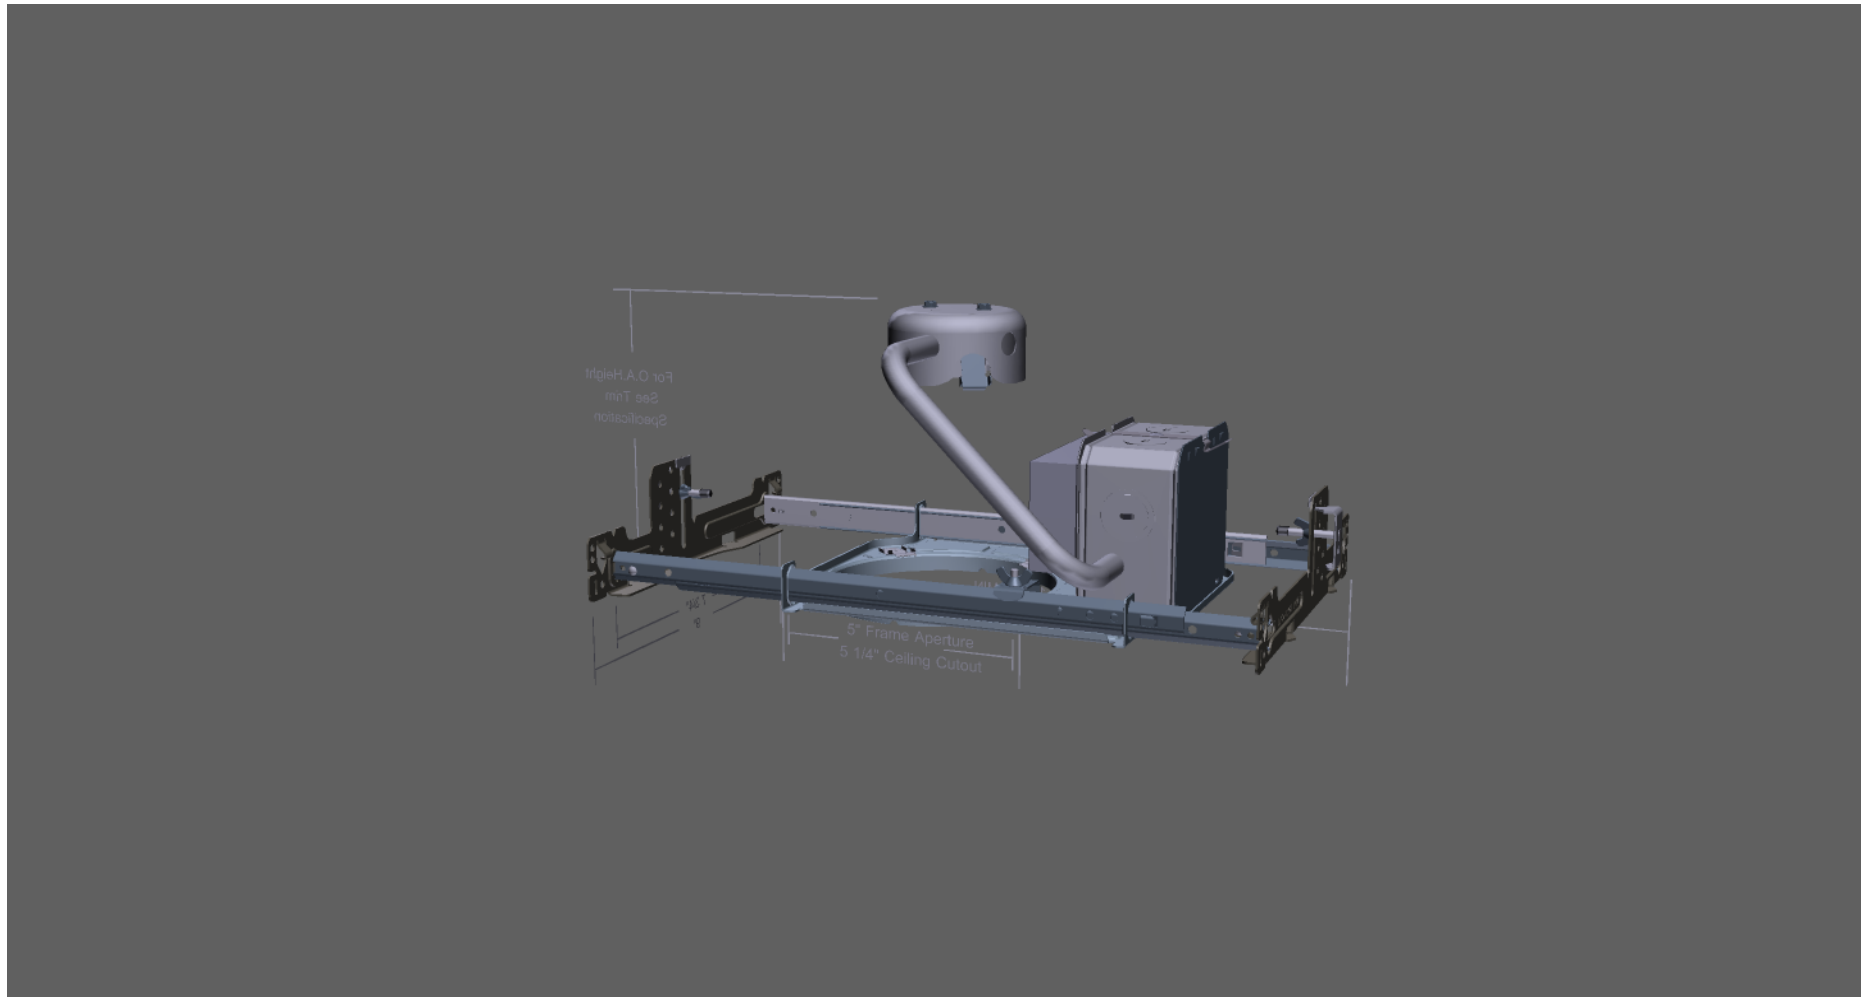

3 Dimensional Supplement For complete details please see specification sheet 1001F

Click on the image below to launch the Acrobat 3D toolbar. Once the toolbar appears make a selection and begin exploring the three-dimensional model.

Adobe Reader 7.0 or above is required to fully utilize Lightolier's 3D PDF file. You can download the latest free Adobe Reader at www.adobe.com.